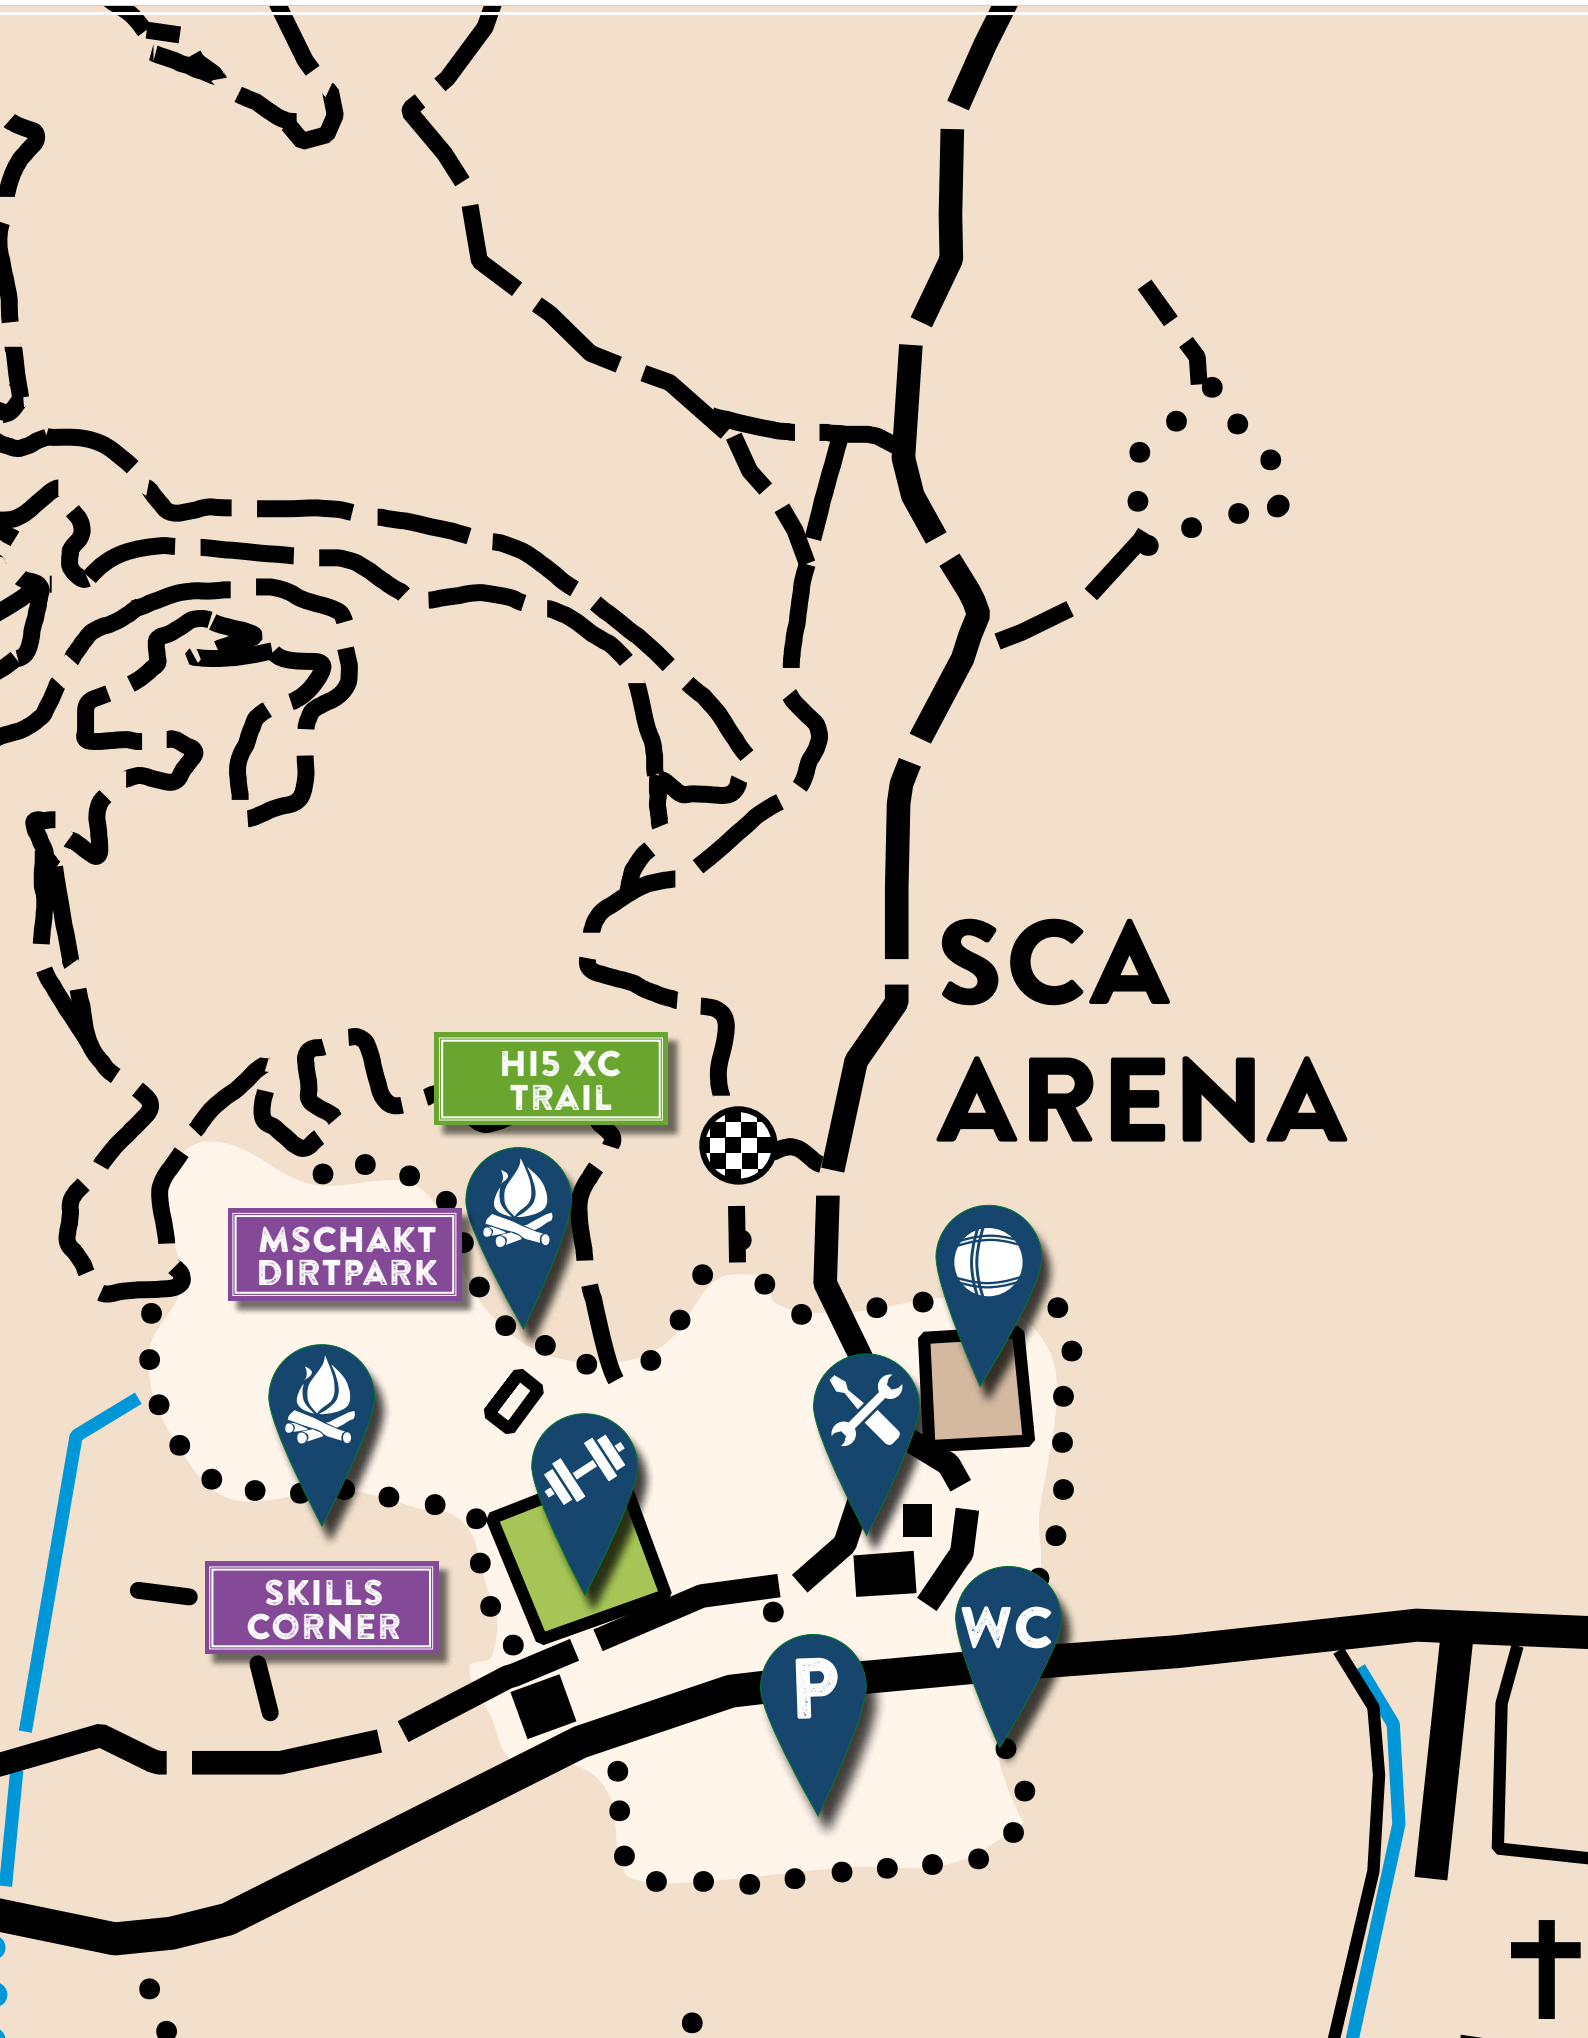

# SCA ARENA

SCA  
ARENA

H15 XC  
TRAIL

MSCHAKT  
DIRTPARK

SKILLS  
CORNER

P

WC